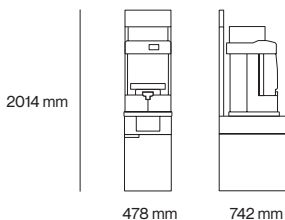

Versatile Star

The most compact self-service juicer on the market.

Versatile Star

Versatile Star All-in-One Slim

Versatile Star Juice Corner

Specifications

Fruit type	Oranges, tangerines, limes, lemons	
Diameter of fruit	M Kit: 65-81 mm S Kit (Op): 45-67 mm	
Fruits per minute	40 fruits / min	
Rate (juice / 250 ml)	1 juice in 5"	
Type of consumption	Very high	
Feeder capacity	20 kg 44 lbs	
Waste capacity	52 l	
Bottle holder	38mm / 36mm / 34.4mm	
Voltage	230 V 50 Hz	115 V 60 Hz
Power output	280W 0.38 HP	360W 0.48 HP
Consumption	1.4 A	3.4 A

Packaging

Packaged machine dimensions Width Depth Height	Machine	650 x 650 x 1100 mm 25.6" x 25.6" x 43.3"
	Podium	650 x 650 x 1100 mm 25.6" x 25.6" x 43.3"
Weight	Machine	68.3 kgs / 150.6 lb
	Podium	46.1 kg / 101.6 lb
Packaged Juice Corner dimensions	810 x 610 x 1600 mm 31.8" x 24" x 62.9"	
Juice Corner Weight	60.6 Kg / 133.6 lb	

Technical Information

Protection against moisture	IPX4
Safety	Double safety detector and motor locking detection mechanism
Sound pressure level	Below 65 dB
Connectivity	Smart version available
Filling height	255 mm

Measurements

Measurements Width Depth Height	480 x 550 x 1734 mm 18.9" x 21.7" x 66.7"
Net weight	901 kg / 198.6 lb
Footprint	0.26 m ²
Juice Corner measurements Width Depth Height	478 x 742 x 2014 mm 18.8" x 29.2" x 79.2"
Juice Corner Net weight	54.6 Kg / 1203.7 lb
Juice Corner Footprint	0.35 m ²