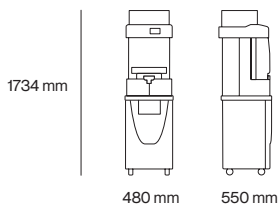

Versatile Star

The most compact self-service juicer on the market.

Versatile Star

Versatile Star All-in-One Slim

Versatile Star Juice Corner

Specifications

Fruit type	Oranges, tangerines, limes, lemons	
Diameter of fruit	M Kit: 65-81 mm S Kit (Op): 45-67 mm	
Fruits per minute	40 fruits / min	
Rate (juice / 250 ml)	1 juice in 5"	
Type of consumption	Very high	
Feeder capacity	20 kg 44 lbs	
Waste capacity	52 l	
Bottle holder	38mm / 36mm / 34.4mm	
Voltage	230 V 50 Hz	115 V 60 Hz
Power output	280W 0.38 HP	360W 0.48 HP
Consumption	1.4 A	3.4 A

Packaging

Packaged machine dimensions Width Depth Height	Machine	650 x 650 x 1100 mm 25.6" x 25.6" x 43.3"
	Podium	650 x 650 x 1100 mm 25.6" x 25.6" x 43.3"
Weight	Machine	68.3 kgs / 150.6 lb
	Podium	46.1 kg / 101.6 lb
Packaged Juice Corner dimensions	810 x 610 x 1600 mm 31.8" x 24" x 62.9"	
Juice Corner Weight	60.6 Kg / 133.6 lb	

Technical Information

Protection against moisture	IPX4
Safety	Double safety detector and motor locking detection mechanism
Sound pressure level	Below 65 dB
Connectivity	Smart version available
Filling height	255 mm

Measurements

Measurements Width Depth Height	480 x 550 x 1734 mm 18.9" x 21.7" x 66.7"
Net weight	901 kg / 198.6 lb
Footprint	0.26 m ²
Juice Corner measurements Width Depth Height	478 x 742 x 2014 mm 18.8" x 29.2" x 79.2"
Juice Corner Net weight	54.6 Kg / 1203.7 lb
Juice Corner Footprint	0.35 m ²